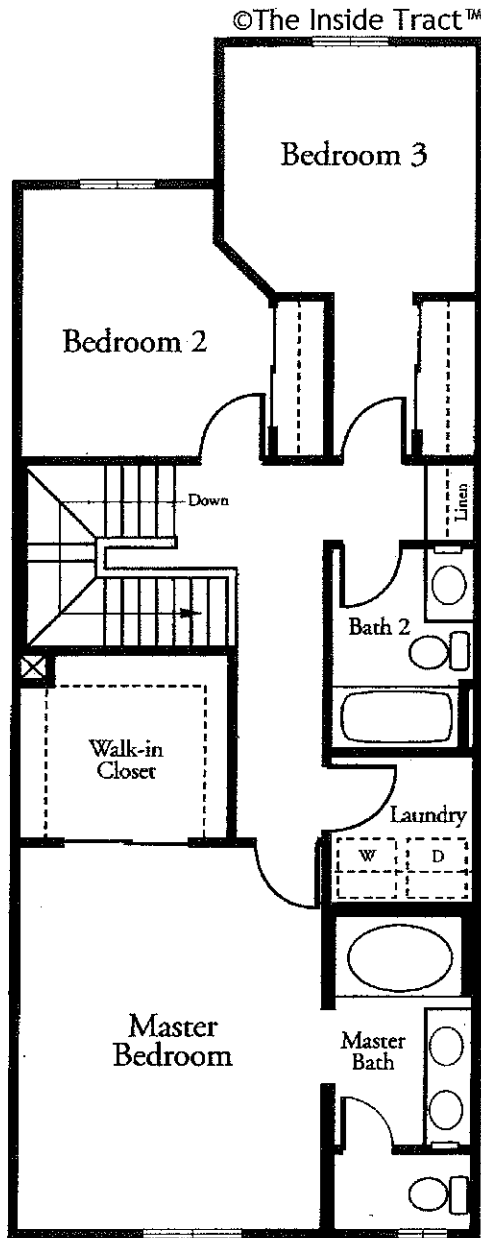

TRACT: (THR) Three Vines MODEL: A Plan 1 - 1178 Sq.Ft. Sq.Ft. (Approx)
Copyright ©The Inside Tract™ - All rights reserved.

Upper Level

Lower Level

Upper Level

Lower Level

©The Inside Tract™

Upper Level

Lower Level

TRACT: (THRV) Three Vines MODEL: E Plan 4 w/extra bath - 1440 Sq.Ft. Sq.Ft. (Approx)
Copyright ©The Inside Tract™ - All rights reserved.

*Upper Level showing
Optional Bath 3*

TRACT: (THRV) Three Vines MODEL: F Plan 5 - 1544 Sq.Ft. Sq.Ft. (Approx)
Copyright ©The Inside Tract™ - All rights reserved.