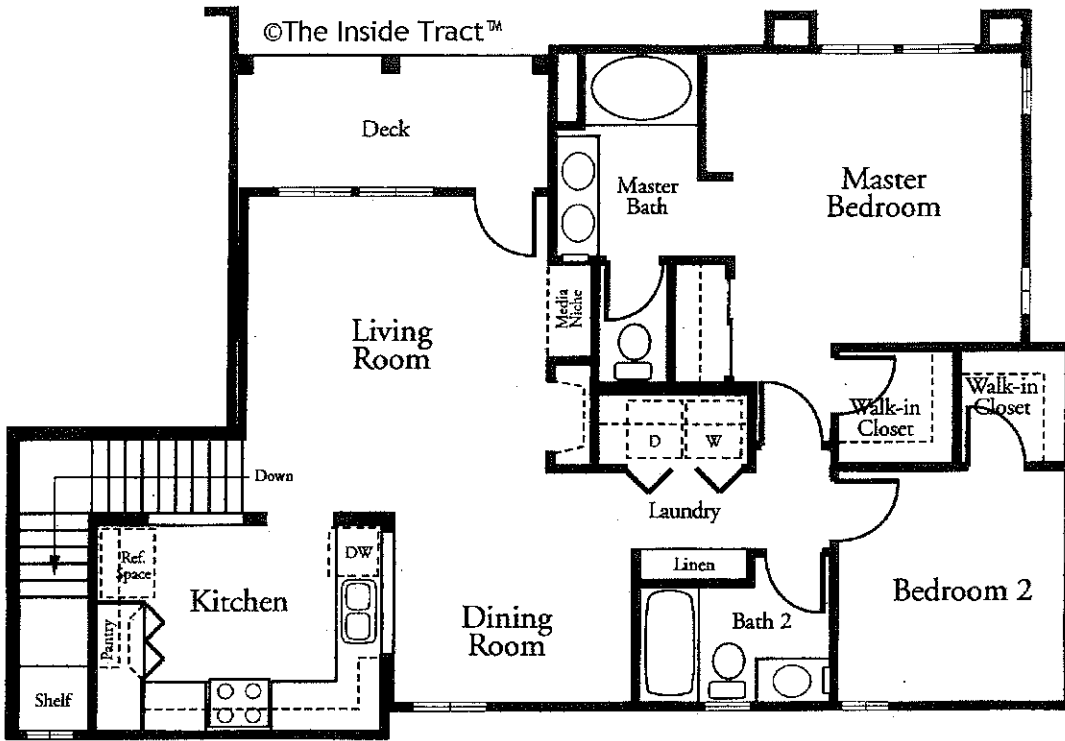

TRACT: (THR) Three Vines MODEL: A Plan 1 - 1178 Sq.Ft. Sq.Ft. (Approx)
Copyright ©The Inside Tract™ - All rights reserved.

Upper Level

Lower Level

Upper Level

Lower Level

©The Inside Tract™

Upper Level

Lower Level

TRACT: (THRV) Three Vines MODEL: E Plan 4 w/extra bath - 1440 Sq.Ft. Sq.Ft. (Approx)
Copyright ©The Inside Tract™ - All rights reserved.

*Upper Level showing
Optional Bath 3*

TRACT: (THRV) Three Vines MODEL: F Plan 5 - 1544 Sq.Ft. Sq.Ft. (Approx)
Copyright ©The Inside Tract™ - All rights reserved.