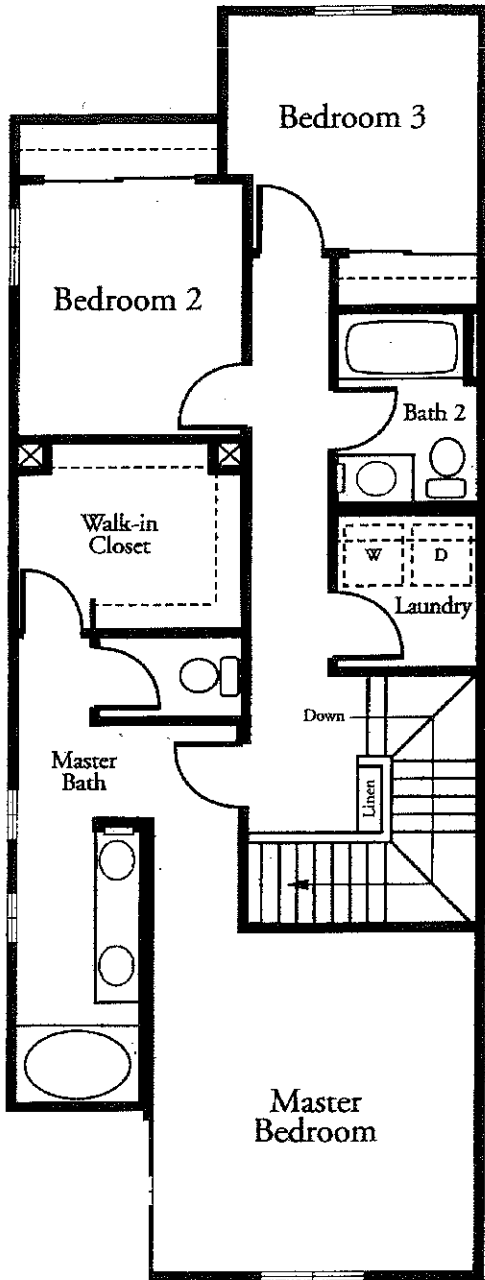

TRACT: (THR) Three Vines MODEL: A Plan 1 - 1178 Sq.Ft. Sq.Ft. (Approx)
Copyright ©The Inside Tract™ - All rights reserved.

Upper Level

Lower Level

Upper Level

Lower Level

©The Inside Tract™

Upper Level

Lower Level

TRACT: (THRV) Three Vines MODEL: E Plan 4 w/extra bath - 1440 Sq.Ft. Sq.Ft. (Approx)
Copyright ©The Inside Tract™ - All rights reserved.

*Upper Level showing
Optional Bath 3*

TRACT: (THRV) Three Vines MODEL: F Plan 5 - 1544 Sq.Ft. Sq.Ft. (Approx)
Copyright ©The Inside Tract™ - All rights reserved.