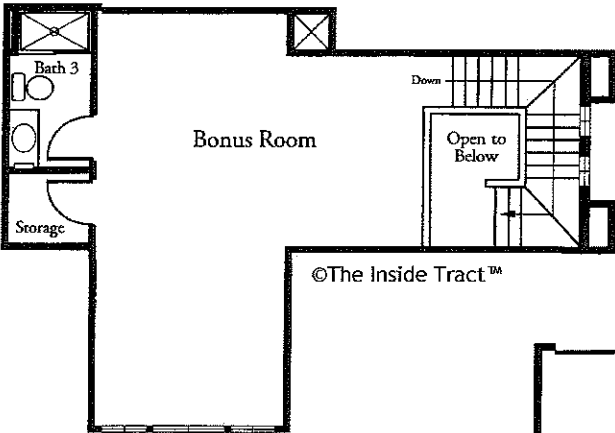

TRACT: (THR) Three Vines MODEL: A Plan 1 - 1178 Sq.Ft. Sq.Ft. (Approx)
Copyright ©The Inside Tract™ - All rights reserved.

Upper Level

Lower Level

Upper Level

Lower Level

©The Inside Tract™

Upper Level

Lower Level

TRACT: (THRV) Three Vines MODEL: E Plan 4 w/extra bath - 1440 Sq.Ft. Sq.Ft. (Approx)
Copyright ©The Inside Tract™ - All rights reserved.

*Upper Level showing
Optional Bath 3*

TRACT: (THRV) Three Vines MODEL: F Plan 5 - 1544 Sq.Ft. Sq.Ft. (Approx)
Copyright ©The Inside Tract™ - All rights reserved.