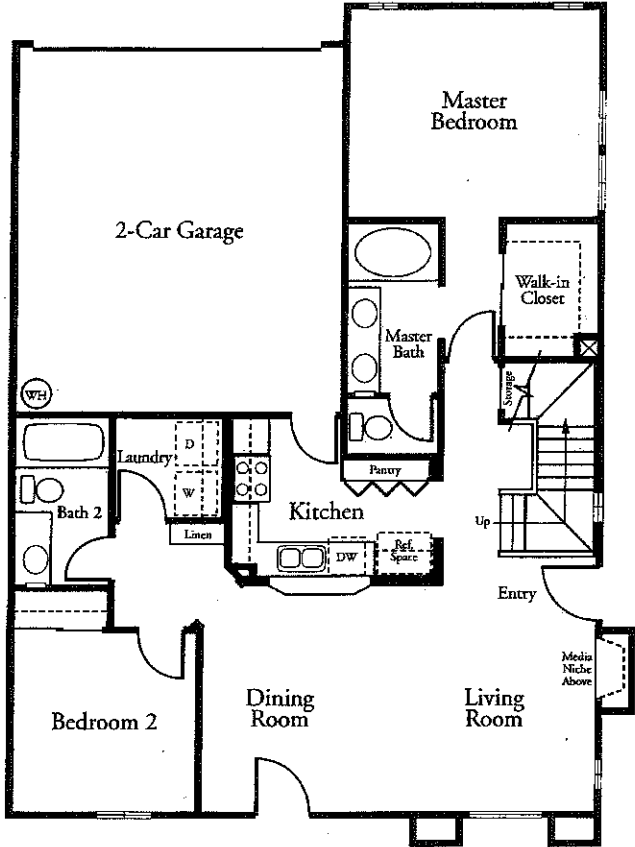

TRACT: (THR) Three Vines MODEL: A Plan 1 - 1178 Sq.Ft. Sq.Ft. (Approx)
Copyright ©The Inside Tract™ - All rights reserved.

Upper Level

Lower Level

Upper Level

Lower Level

©The Inside Tract™

Upper Level

Lower Level

TRACT: (THRV) Three Vines MODEL: E Plan 4 w/extra bath - 1440 Sq.Ft. Sq.Ft. (Approx)
Copyright ©The Inside Tract™ - All rights reserved.

*Upper Level showing
Optional Bath 3*

TRACT: (THRV) Three Vines MODEL: F Plan 5 - 1544 Sq.Ft. Sq.Ft. (Approx)
Copyright ©The Inside Tract™ - All rights reserved.