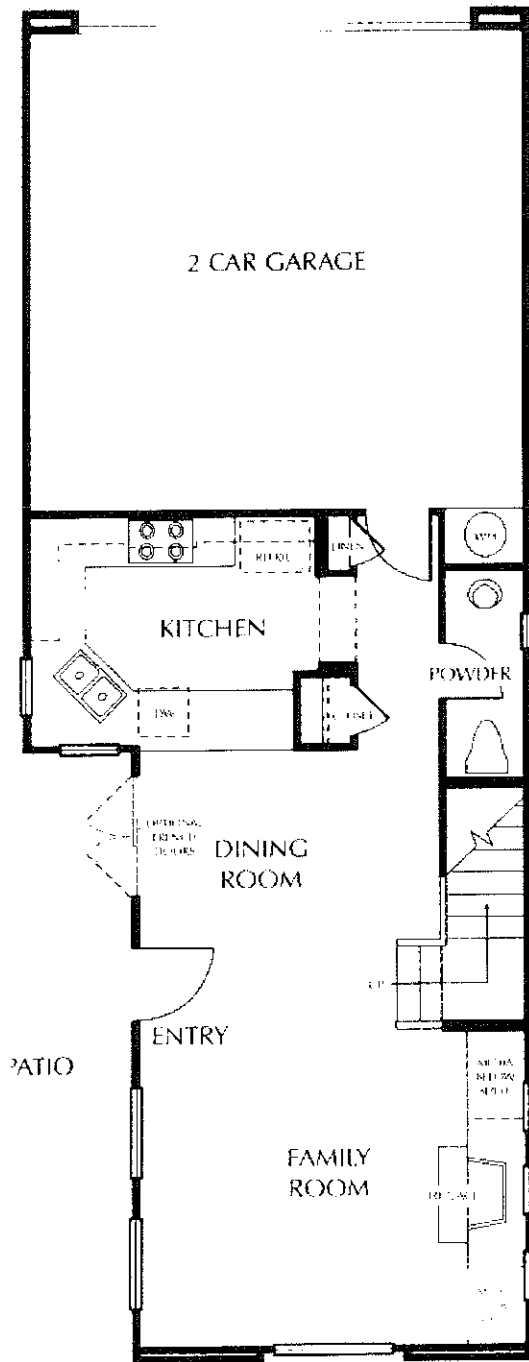

FIRST STORY

SECOND STORY

FIRST STORY

SECOND STORY

TRACT: (SAVN) Savannah MODEL: C Plan 1X - 1725 Sq.Ft. Sq.Ft. (Approx)
 Copyright ©The Inside Tract™ - All rights reserved.

FIRST STORY

SECOND STORY

THIRD STORY
 ATTIC RETREAT

TRACT: (SAVN) Savannah MODEL: D Plan 1X Alt. - 1765 Sq.Ft. Sq.Ft. (Approx)

Copyright ©The Inside Tract™ - All rights reserved.

FIRST STORY

SECOND STORY

**THIRD STORY
ATTIC RETREAT**

FIRST STORY

SECOND STORY