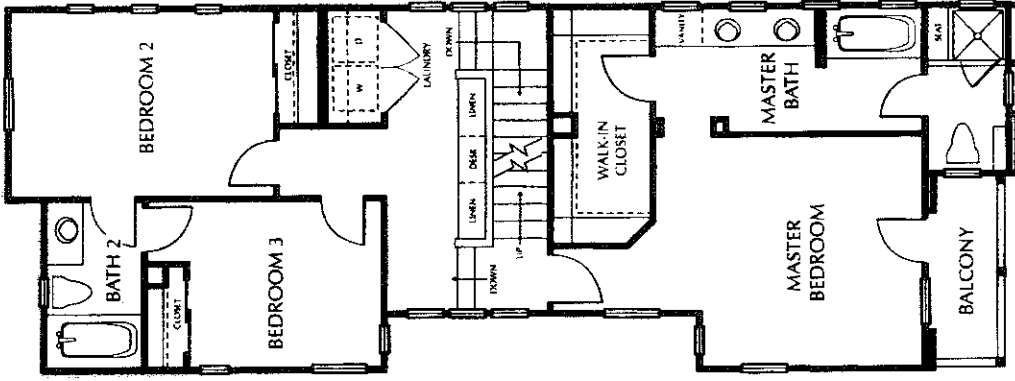

FIRST STORY

SECOND STORY

FIRST STORY

SECOND STORY

TRACT: (SAVN) Savannah MODEL: C Plan 1X - 1725 Sq.Ft. Sq.Ft. (Approx)
 Copyright ©The Inside Tract™ - All rights reserved.

FIRST STORY

SECOND STORY

THIRD STORY
 ATTIC RETREAT

TRACT: (SAVN) Savannah MODEL: D Plan 1X Alt. - 1765 Sq.Ft. Sq.Ft. (Approx)

Copyright ©The Inside Tract™ - All rights reserved.

FIRST STORY

SECOND STORY

**THIRD STORY
ATTIC RETREAT**

FIRST STORY

SECOND STORY

FIRST STORY

SECOND STORY