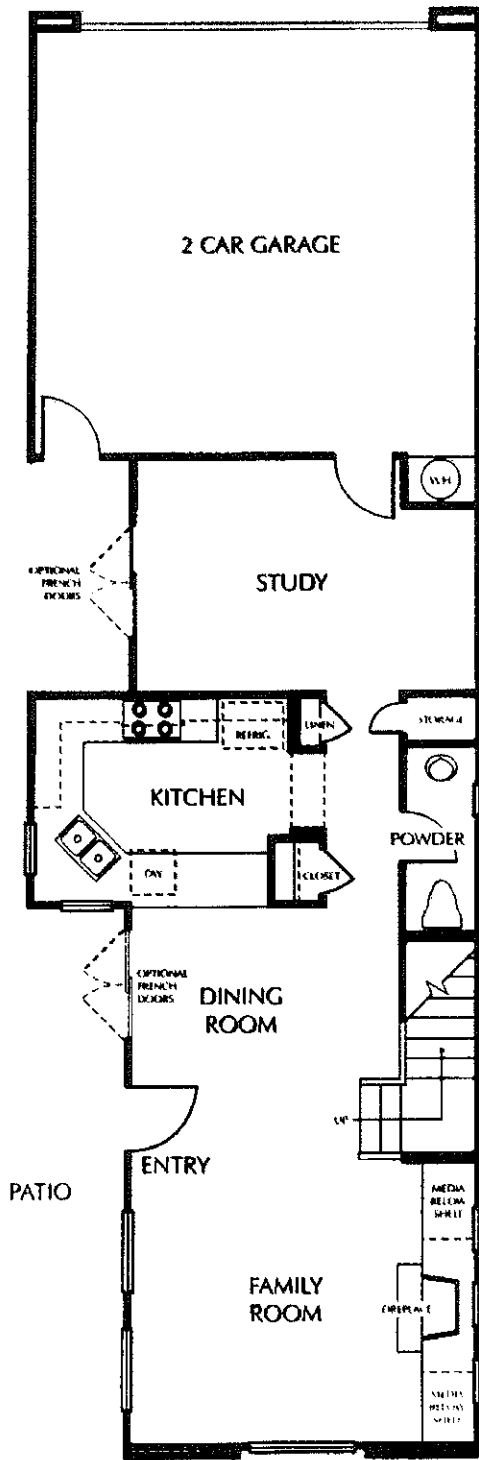

FIRST STORY

SECOND STORY

FIRST STORY

SECOND STORY

TRACT: (SAVN) Savannah MODEL: C Plan 1X - 1725 Sq.Ft. Sq.Ft. (Approx)
 Copyright ©The Inside Tract™ - All rights reserved.

FIRST STORY

SECOND STORY

THIRD STORY
 ATTIC RETREAT

TRACT: (SAVN) Savannah MODEL: D Plan 1X Alt. - 1765 Sq.Ft. Sq.Ft. (Approx)

Copyright ©The Inside Tract™ - All rights reserved.

FIRST STORY

SECOND STORY

**THIRD STORY
ATTIC RETREAT**

FIRST STORY

SECOND STORY