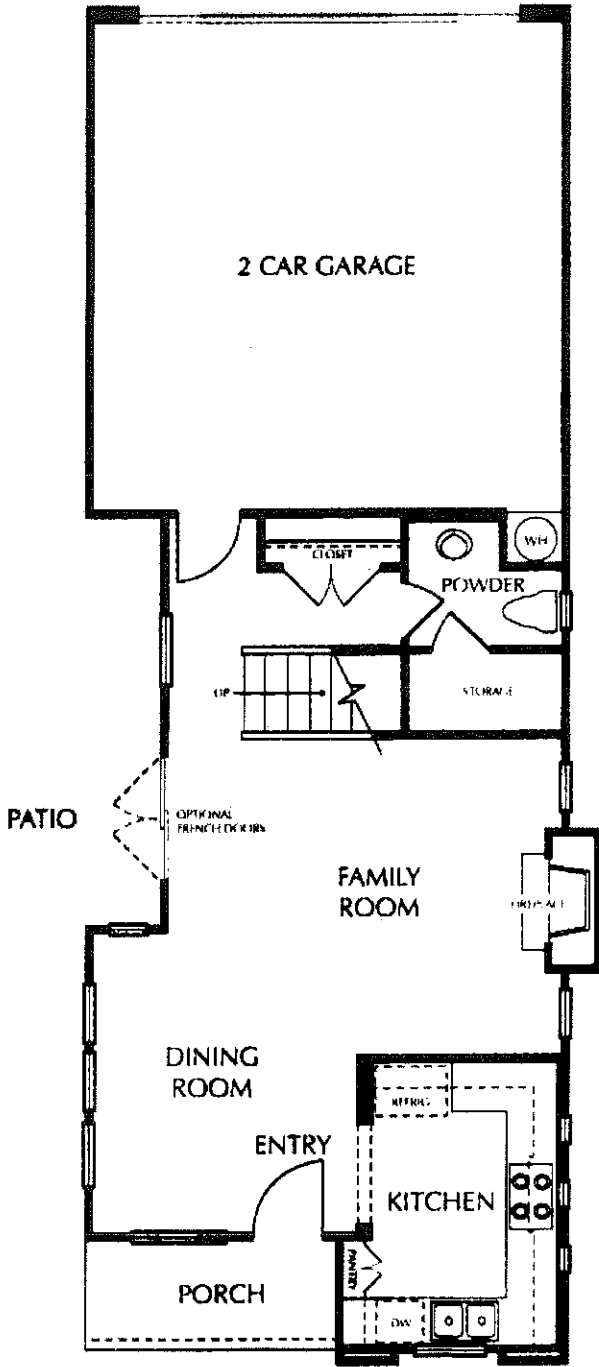

FIRST STORY

SECOND STORY

FIRST STORY

SECOND STORY

TRACT: (SAVN) Savannah MODEL: C Plan 1X - 1725 Sq.Ft. Sq.Ft. (Approx)
 Copyright ©The Inside Tract™ - All rights reserved.

FIRST STORY

SECOND STORY

THIRD STORY
 ATTIC RETREAT

TRACT: (SAVN) Savannah MODEL: D Plan 1X Alt. - 1765 Sq.Ft. Sq.Ft. (Approx)

Copyright ©The Inside Tract™ - All rights reserved.

FIRST STORY

SECOND STORY

**THIRD STORY
ATTIC RETREAT**

FIRST STORY

SECOND STORY

FIRST STORY

SECOND STORY