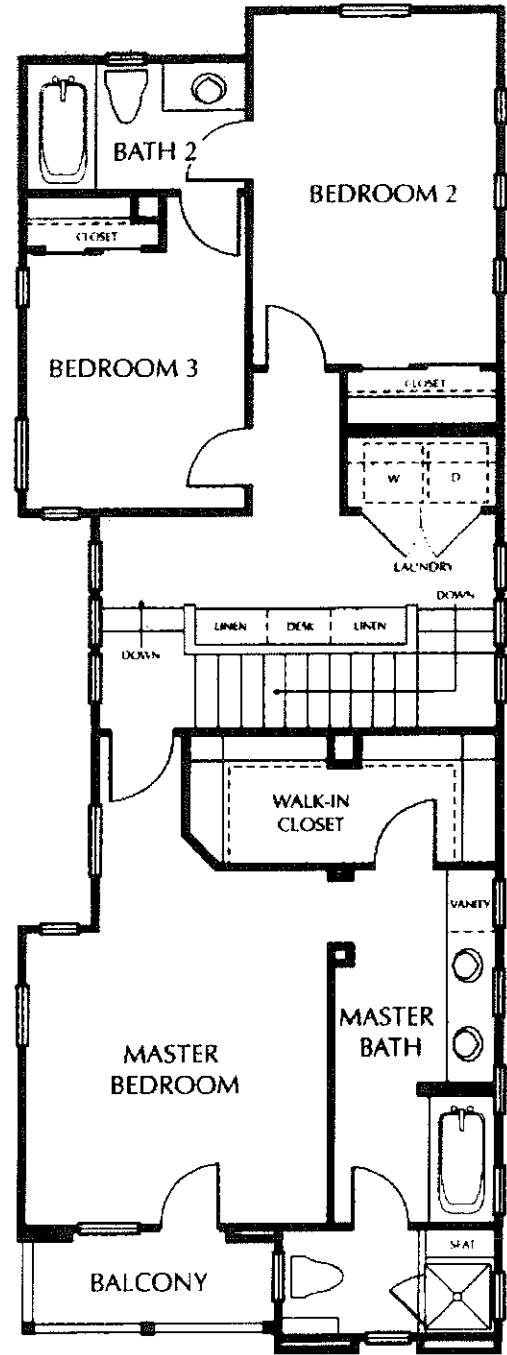

FIRST STORY

SECOND STORY

FIRST STORY

SECOND STORY

TRACT: (SAVN) Savannah MODEL: C Plan 1X - 1725 Sq.Ft. Sq.Ft. (Approx)
 Copyright ©The Inside Tract™ - All rights reserved.

FIRST STORY

SECOND STORY

THIRD STORY
 ATTIC RETREAT

TRACT: (SAVN) Savannah MODEL: D Plan 1X Alt. - 1765 Sq.Ft. Sq.Ft. (Approx)

Copyright ©The Inside Tract™ - All rights reserved.

FIRST STORY

SECOND STORY

**THIRD STORY
ATTIC RETREAT**

FIRST STORY

SECOND STORY

FIRST STORY

SECOND STORY