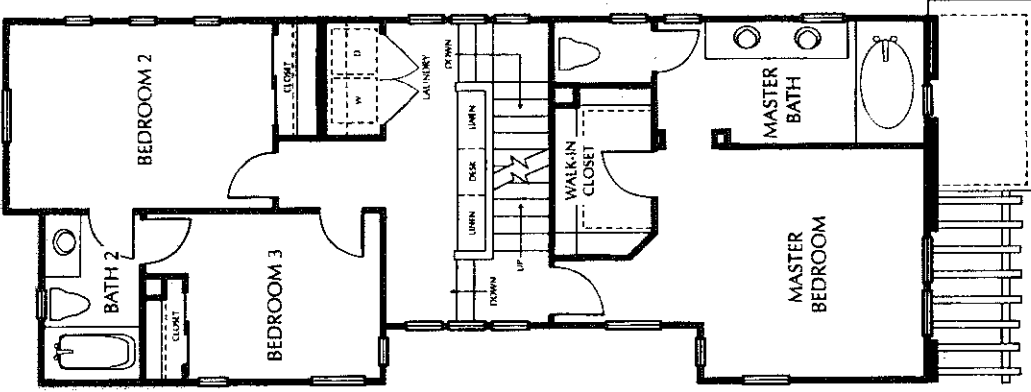

FIRST STORY

SECOND STORY

FIRST STORY

SECOND STORY

TRACT: (SAVN) Savannah MODEL: C Plan 1X - 1725 Sq.Ft. Sq.Ft. (Approx)
 Copyright ©The Inside Tract™ - All rights reserved.

FIRST STORY

SECOND STORY

THIRD STORY
 ATTIC RETREAT

TRACT: (SAVN) Savannah MODEL: D Plan 1X Alt. - 1765 Sq.Ft. Sq.Ft. (Approx)

Copyright ©The Inside Tract™ - All rights reserved.

FIRST STORY

SECOND STORY

**THIRD STORY
ATTIC RETREAT**

FIRST STORY

SECOND STORY

FIRST STORY

SECOND STORY